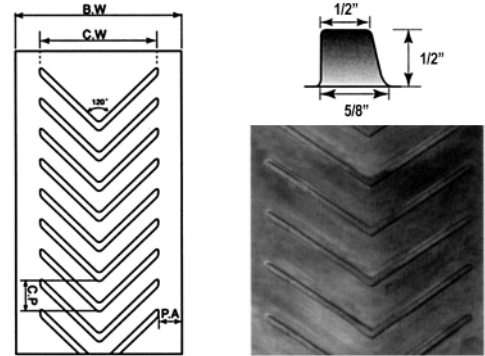

## 6" V Cleat Chevron (Slit-able)

BW	CW	CP	PA	CH
Belt Width	Cleated Width	Cleat Spacing	Plain Area	Cleat Height

24"	24"	3"	0"	1/4"
30"	30"	3"	0"	1/4"
36"	36"	3"	0"	1/4"
42"	42"	3"	0"	1/4"
48"	48"	3"	0"	1/4"
54"	54"	3"	0"	1/4"
60"	60"	3"	0"	1/4"
72"	72"	3"	0"	1/4"

## C 500 Closed V Chevron

BW	CW	CP	PA	CH
Belt Width	Cleat Width	Cleat Spacing	Plain Area	Cleat Height

30"	30"	5.9"	0"	1/2"
36"	31.5"	5.9"	2.25"	1/2"
42"	31.5"	5.9"	5.25"	1/2"
48"	31.5"	5.9"	8.25"	1/2"

## C 250 Closed V Chevron

BW	CW	CP	PA	CH
Belt Width	Cleat Width	Cleat Spacing	Plain Area	Cleat Height

18"	18"	3.94"	0"	1/4"
24"	24"	3.94"	0"	1/4"
30"	30"	3.94"	0"	1/4"
36"	36"	3.94"	0"	1/4"
42"	42"	3.94"	0"	1/4"
48"	48"	3.94"	0"	1/4"

## C 1000 Open Bull Horn

BW	CW	CP	PA	CH
Belt Width	Cleat Width	Cleat Spacing	Plain Area	Cleat Height
24"	17.7"	13.2"	3.15"	1"
30"	17.7"	13.2"	6.15"	1"
24"	21.7"	9.84"	1.15"	1"
30"	21.7"	9.84"	4.15"	1"
36"	29.5"	13"	3.25"	1"
42"	29.5"	13"	6.25"	1"
48"	29.5"	13"	9.25"	1"