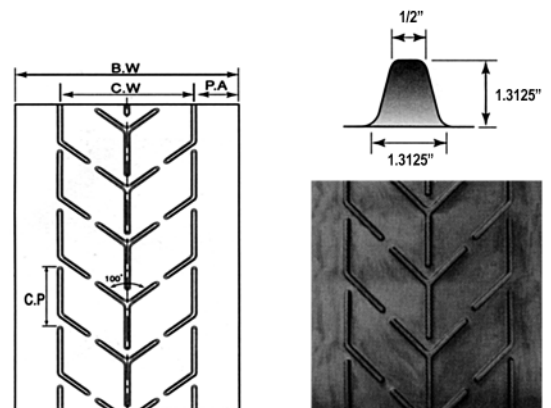

## C 625 Open V Chevron

BW	CW	CP	PA	CH
Belt Width	Cleat Width	Cleat Spacing	Plain Area	Cleat Height
24"	15.5"	9.84"	4.25"	5/8"
30"	15.5"	9.84"	7.25"	5/8"
30"	23.5"	9.84"	3.25"	5/8"
36"	23.5"	9.84"	6.25"	5/8"
42"	23.5"	9.84"	6.25"	5/8"
36"	29.5"	9.84"	3.25"	5/8"
42"	29.5"	9.84"	6.25"	5/8"
48"	29.5"	9.84"	9.25"	5/8"

## C 1250 Closed Y High Chevron

BW	CW	CP	PA	CH
Belt Width	Cleat Width	Cleat Spacing	Plain Area	Cleat Height
30"	23.6"	11.8"	3.2"	1 1/4"
36"	23.6"	11.8"	6.2"	1 1/4"
42"	23.6"	11.8"	9.2"	1 1/4"

## C 1000 Open Bull Horn

BW	CW	CP	PA	CH
Belt Width	Cleat Width	Cleat Spacing	Plain Area	Cleat Height
24"	17.7"	13.2"	3.15"	1"
30"	17.7"	13.2"	6.15"	1"
24"	21.7"	9.84"	1.15"	1"
30"	21.7"	9.84"	4.15"	1"
36"	29.5"	13"	3.25"	1"
42"	29.5"	13"	6.25"	1"
48"	29.5"	13"	9.25"	1"

## C 1250 Open Y High Chevron

BW	CW	CP	PA	CH
Belt Width	Cleat Width	Cleat Spacing	Plain Area	Cleat Height
36"	31.5"	13.1"	2.25"	1 1/4"
42"	31.5"	13.1"	5.25"	1 1/4"
48"	31.5"	13.1"	8.25"	1 1/4"