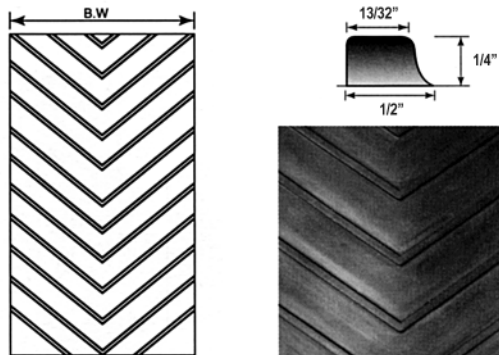

## 6" V Cleat Chevron (Slit-able)

BW	CW	CP	PA	CH
Belt Width	Cleated Width	Cleat Spacing	Plain Area	Cleat Height

24"	24"	3"	0"	1/4"
30"	30"	3"	0"	1/4"
36"	36"	3"	0"	1/4"
42"	42"	3"	0"	1/4"
48"	48"	3"	0"	1/4"
54"	54"	3"	0"	1/4"
60"	60"	3"	0"	1/4"
72"	72"	3"	0"	1/4"

## C 500 Closed V Chevron

BW	CW	CP	PA	CH
Belt Width	Cleat Width	Cleat Spacing	Plain Area	Cleat Height

30"	30"	5.9"	0"	1/2"
36"	31.5"	5.9"	2.25"	1/2"
42"	31.5"	5.9"	5.25"	1/2"
48"	31.5"	5.9"	8.25"	1/2"

## C 250 Closed V Chevron

BW	CW	CP	PA	CH
Belt Width	Cleat Width	Cleat Spacing	Plain Area	Cleat Height

18"	18"	3.94"	0"	1/4"
24"	24"	3.94"	0"	1/4"
30"	30"	3.94"	0"	1/4"
36"	36"	3.94"	0"	1/4"
42"	42"	3.94"	0"	1/4"
48"	48"	3.94"	0"	1/4"

## C 1000 Open Bull Horn

BW	CW	CP	PA	CH
Belt Width	Cleat Width	Cleat Spacing	Plain Area	Cleat Height
24"	17.7"	13.2"	3.15"	1"
30"	17.7"	13.2"	6.15"	1"
24"	21.7"	9.84"	1.15"	1"
30"	21.7"	9.84"	4.15"	1"
36"	29.5"	13"	3.25"	1"
42"	29.5"	13"	6.25"	1"
48"	29.5"	13"	9.25"	1"