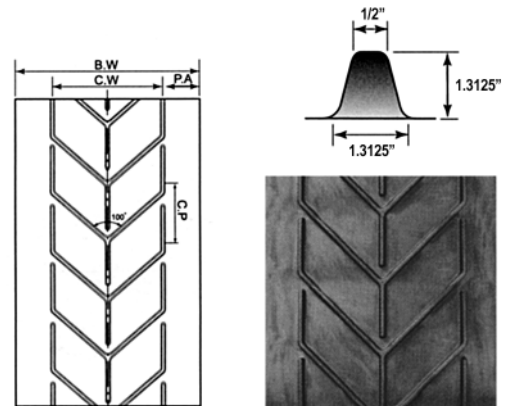

C 1250 Closed Y High Chevron

BW	CW	CP	PA	CH
Belt Width	Cleat Width	Cleat Spacing	Plain Area	Cleat Height
30"	23.6"	11.8"	3.2"	1 1/4"
36"	23.6"	11.8"	6.2"	1 1/4"
42"	23.6"	11.8"	9.2"	1 1/4"