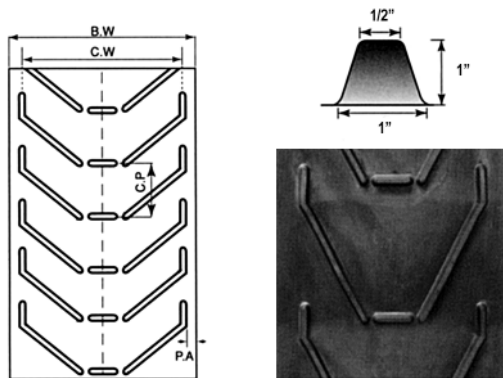

# GBT Chevron Belt Patterns and Specifications

## C 625 Open V Chevron

BW	CW	CP	PA	CH
Belt Width	Cleat Width	Cleat Spacing	Plain Area	Cleat Height
24"	15.5"	9.84"	4.25"	5/8"
30"	15.5"	9.84"	7.25"	5/8"
30"	23.5"	9.84"	3.25"	5/8"
36"	23.5"	9.84"	6.25"	5/8"
42"	23.5"	9.84"	6.25"	5/8"
36"	29.5"	9.84"	3.25"	5/8"
42"	29.5"	9.84"	6.25"	5/8"
48"	29.5"	9.84"	9.25"	5/8"

## C 1250 Closed Y High Chevron

BW	CW	CP	PA	CH
Belt Width	Cleat Width	Cleat Spacing	Plain Area	Cleat Height
30"	23.6"	11.8"	3.2"	1 1/4"
36"	23.6"	11.8"	6.2"	1 1/4"
42"	23.6"	11.8"	9.2"	1 1/4"

## C 1000 Open Bull Horn

BW	CW	CP	PA	CH
Belt Width	Cleat Width	Cleat Spacing	Plain Area	Cleat Height
24"	17.7"	13.2"	3.15"	1"
30"	17.7"	13.2"	6.15"	1"
24"	21.7"	9.84"	1.15"	1"
30"	21.7"	9.84"	4.15"	1"
36"	29.5"	13"	3.25"	1"
42"	29.5"	13"	6.25"	1"
48"	29.5"	13"	9.25"	1"