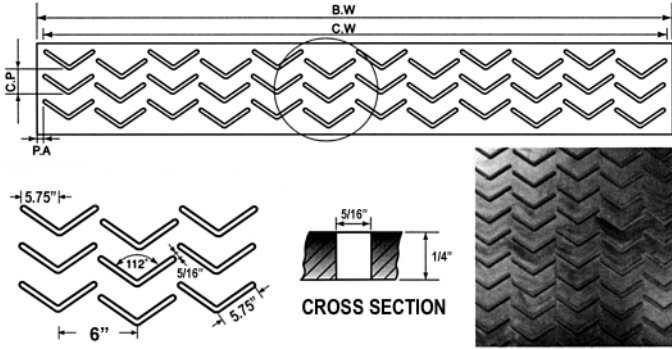

## 6" V Cleat Chevron (Slit-able)

BW	CW	CP	PA	CH
Belt Width	Cleated Width	Cleat Spacing	Plain Area	Cleat Height

24"	24"	3"	0"	1/4"
30"	30"	3"	0"	1/4"
36"	36"	3"	0"	1/4"
42"	42"	3"	0"	1/4"
48"	48"	3"	0"	1/4"
54"	54"	3"	0"	1/4"
60"	60"	3"	0"	1/4"
72"	72"	3"	0"	1/4"

## C 500 Closed V Chevron

BW	CW	CP	PA	CH
Belt Width	Cleat Width	Cleat Spacing	Plain Area	Cleat Height

30"	30"	5.9"	0"	1/2"
36"	31.5"	5.9"	2.25"	1/2"
42"	31.5"	5.9"	5.25"	1/2"
48"	31.5"	5.9"	8.25"	1/2"

## C 250 Closed V Chevron

BW	CW	CP	PA	CH
Belt Width	Cleat Width	Cleat Spacing	Plain Area	Cleat Height

18"	18"	3.94"	0"	1/4"
24"	24"	3.94"	0"	1/4"
30"	30"	3.94"	0"	1/4"
36"	36"	3.94"	0"	1/4"
42"	42"	3.94"	0"	1/4"
48"	48"	3.94"	0"	1/4"

## C 1000 Open Bull Horn

BW	CW	CP	PA	CH
Belt Width	Cleat Width	Cleat Spacing	Plain Area	Cleat Height
24"	17.7"	13.2"	3.15"	1"
30"	17.7"	13.2"	6.15"	1"
24"	21.7"	9.84"	1.15"	1"
30"	21.7"	9.84"	4.15"	1"
36"	29.5"	13"	3.25"	1"
42"	29.5"	13"	6.25"	1"
48"	29.5"	13"	9.25"	1"