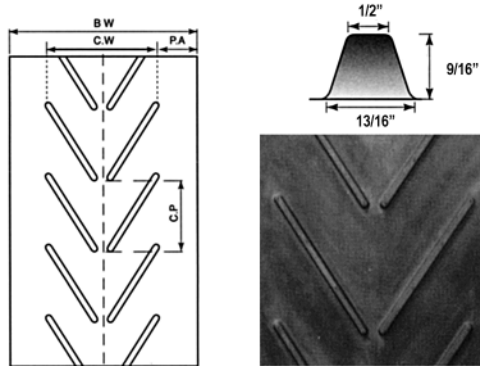

## C 250 Closed V Chevron

BW	CW	CP	PA	CH
Belt Width	Cleat Width	Cleat Spacing	Plain Area	Cleat Height

18"	18"	3.94"	0"	1/4"
24"	24"	3.94"	0"	1/4"
30"	30"	3.94"	0"	1/4"
36"	36"	3.94"	0"	1/4"
42"	42"	3.94"	0"	1/4"
48"	48"	3.94"	0"	1/4"

## C 625 Closed V Chevron

BW	CW	CP	PA	CH
Belt Width	Cleat Width	Cleat Spacing	Plain Area	Cleat Height

18"	13.0"	9.85"	2.5"	5/8"
24"	13.0"	9.85"	5.5"	5/8"
24"	18.0"	11.8"	3.0"	5/8"
30"	18.0"	11.8"	11.0"	5/8"

## C 625 Open V Chevron

BW	CW	CP	PA	CH
Belt Width	Cleat Width	Cleat Spacing	Plain Area	Cleat Height
24"	15.5"	9.84"	4.25"	5/8"
30"	15.5"	9.84"	7.25"	5/8"
30"	23.5"	9.84"	3.25"	5/8"
36"	23.5"	9.84"	6.25"	5/8"
42"	23.5"	9.84"	6.25"	5/8"
36"	29.5"	9.84"	3.25"	5/8"
42"	29.5"	9.84"	6.25"	5/8"
48"	29.5"	9.84"	9.25"	5/8"

## C 1000 Open Bull Horn

BW	CW	CP	PA	CH
Belt Width	Cleat Width	Cleat Spacing	Plain Area	Cleat Height
24"	17.7"	13.2"	3.15"	1"
30"	17.7"	13.2"	6.15"	1"
24"	21.7"	9.84"	1.15"	1"
30"	21.7"	9.84"	4.15"	1"
36"	29.5"	13"	3.25"	1"
42"	29.5"	13"	6.25"	1"
48"	29.5"	13"	9.25"	1"