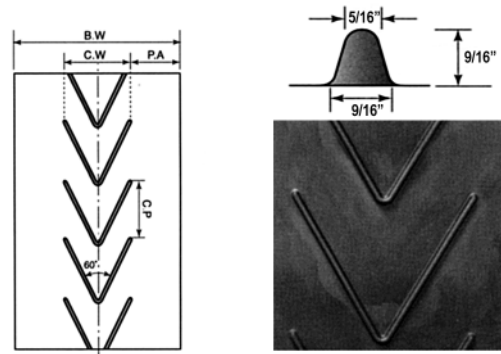

## 6" V Cleat Chevron (Slit-able)

BW	CW	CP	PA	CH
Belt Width	Cleated Width	Cleat Spacing	Plain Area	Cleat Height

24"	24"	3"	0"	1/4"
30"	30"	3"	0"	1/4"
36"	36"	3"	0"	1/4"
42"	42"	3"	0"	1/4"
48"	48"	3"	0"	1/4"
54"	54"	3"	0"	1/4"
60"	60"	3"	0"	1/4"
72"	72"	3"	0"	1/4"

## C 500 Closed V Chevron

BW	CW	CP	PA	CH
Belt Width	Cleat Width	Cleat Spacing	Plain Area	Cleat Height

30"	30"	5.9"	0"	1/2"
36"	31.5"	5.9"	2.25"	1/2"
42"	31.5"	5.9"	5.25"	1/2"
48"	31.5"	5.9"	8.25"	1/2"

## C 250 Closed V Chevron

BW	CW	CP	PA	CH
Belt Width	Cleat Width	Cleat Spacing	Plain Area	Cleat Height

18"	18"	3.94"	0"	1/4"
24"	24"	3.94"	0"	1/4"
30"	30"	3.94"	0"	1/4"
36"	36"	3.94"	0"	1/4"
42"	42"	3.94"	0"	1/4"
48"	48"	3.94"	0"	1/4"

## C 625 Closed V Chevron

BW	CW	CP	PA	CH
Belt Width	Cleat Width	Cleat Spacing	Plain Area	Cleat Height

18"	13.0"	9.85"	2.5"	5/8"
24"	13.0"	9.85"	5.5"	5/8"
24"	18.0"	11.8"	3.0"	5/8"
30"	18.0"	11.8"	11.0"	5/8"